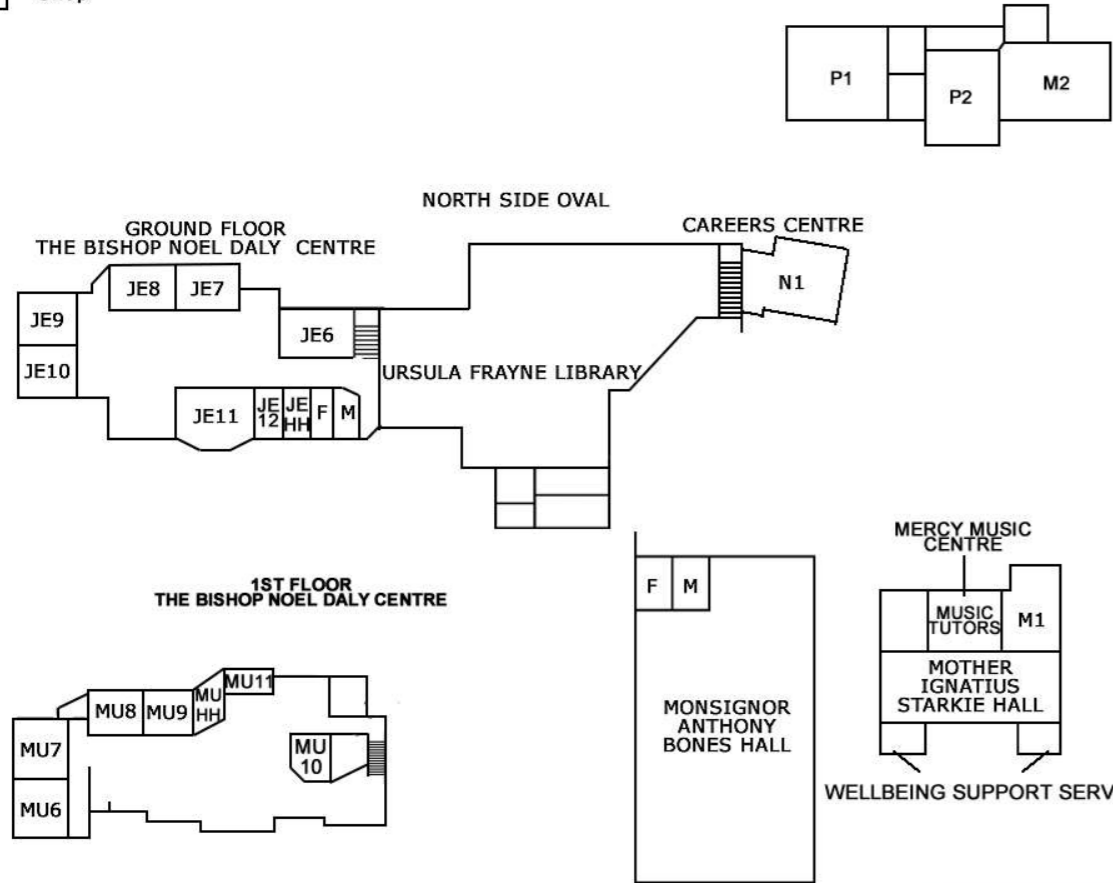

Corio Avenue

Uniform Shop

GROUND FLOOR CHAMPAGNAT CENTRE

1ST FLOOR McAULEY CENTRE (Above the URSULA FRAYNE LIBRARY)

1ST FLOOR CHAMPAGNAT CENTRE

NOTRE DAME COLLEGE - (KNIGHT ST) - CAMPUS MAP