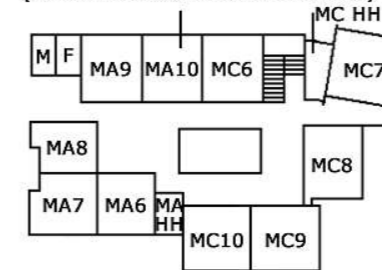

Corio Avenue

Uniform Shop

GROUND FLOOR CHAMPAGNAT CENTRE

1ST FLOOR McAULEY CENTRE (Above the URSULA FRAYNE LIBRARY)

1ST FLOOR CHAMPAGNAT CENTRE

NOTRE DAME COLLEGE - (KNIGHT ST) - CAMPUS MAP