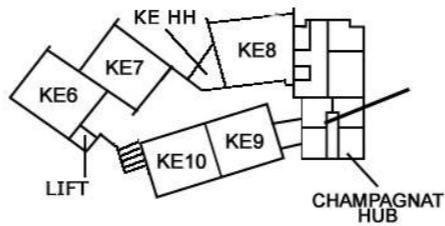

Corio Avenue

Uniform Shop

GROUND FLOOR CHAMPAGNAT CENTRE

1ST FLOOR McAULEY CENTRE (Above the URSULA FRAYNE LIBRARY)

1ST FLOOR CHAMPAGNAT CENTRE

NOTRE DAME COLLEGE - (KNIGHT ST) - CAMPUS MAP