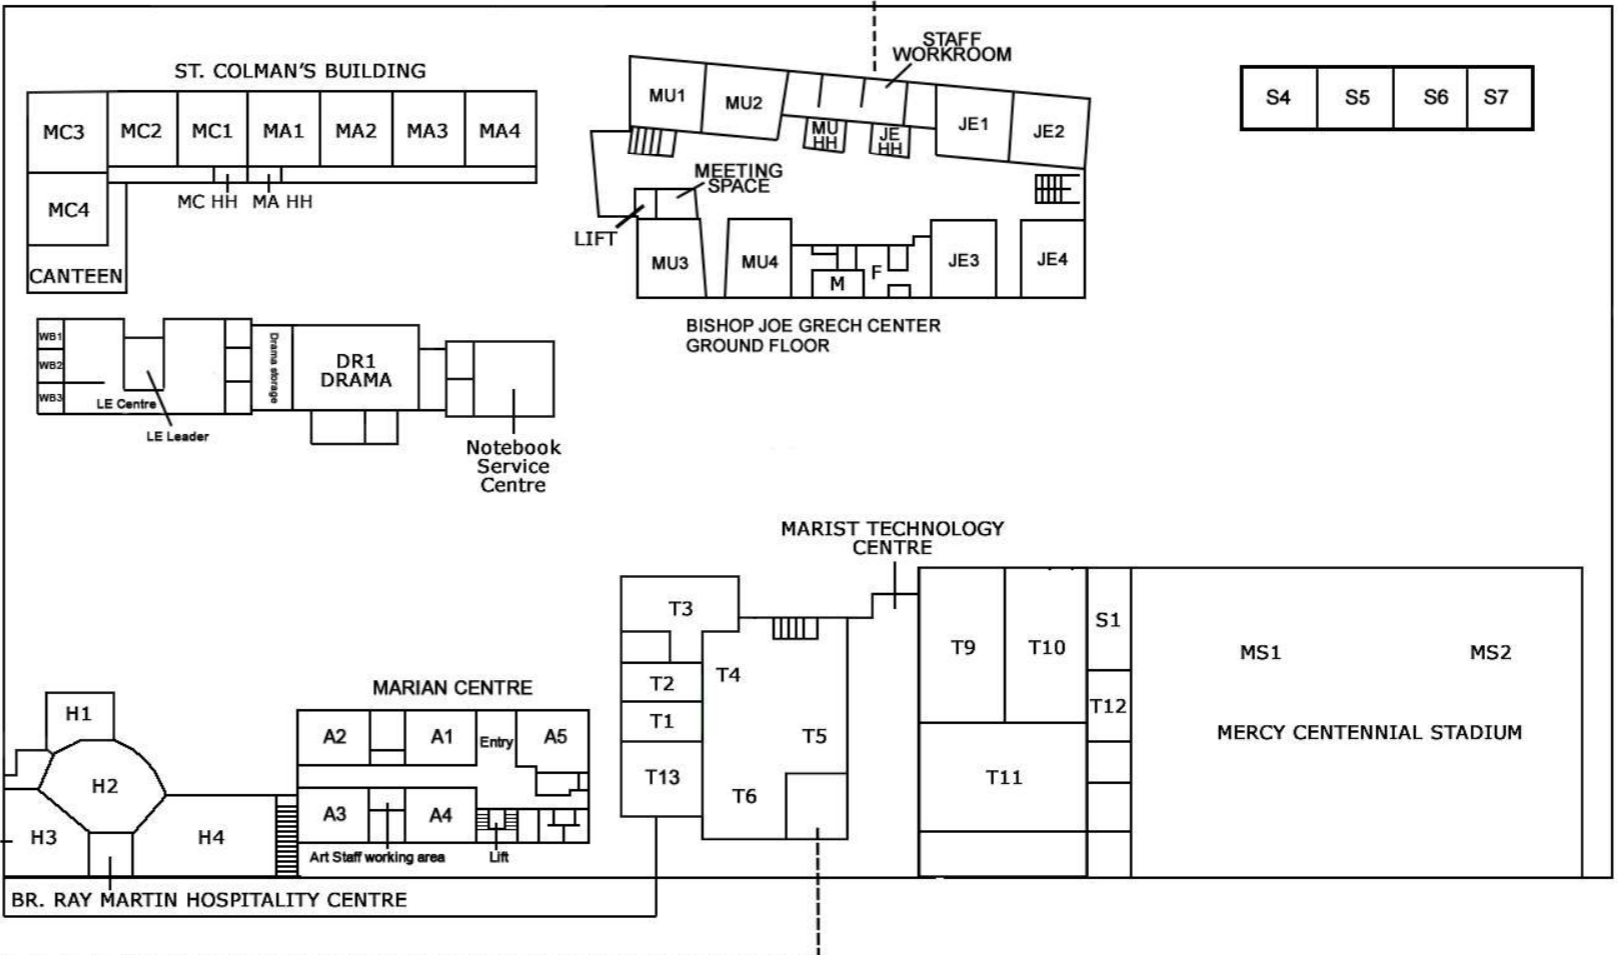

Corio Avenue

Uniform Shop

GROUND FLOOR CHAMPAGNAT CENTRE

1ST FLOOR McAULEY CENTRE (Above the URSULA FRAYNE LIBRARY)

1ST FLOOR CHAMPAGNAT CENTRE

NOTRE DAME COLLEGE - (KNIGHT ST) - CAMPUS MAP