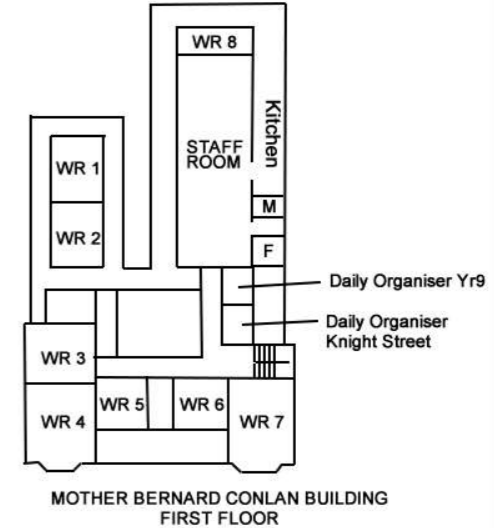

Corio Avenue

Uniform Shop

GROUND FLOOR CHAMPAGNAT CENTRE

1ST FLOOR McAULEY CENTRE (Above the URSULA FRAYNE LIBRARY)

1ST FLOOR CHAMPAGNAT CENTRE

NOTRE DAME COLLEGE - (KNIGHT ST) - CAMPUS MAP