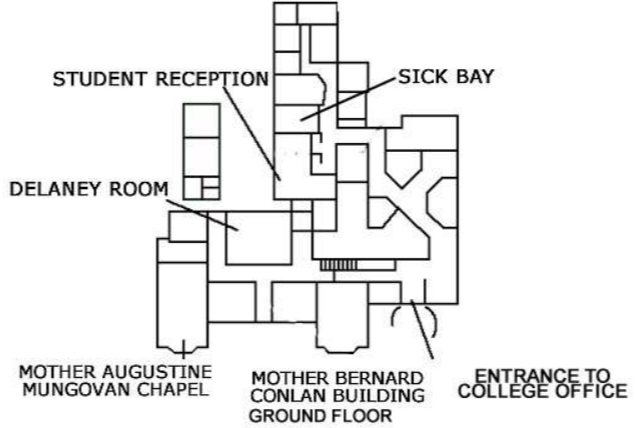

Corio Avenue

Uniform Shop

GROUND FLOOR CHAMPAGNAT CENTRE

1ST FLOOR McAULEY CENTRE (Above the URSULA FRAYNE LIBRARY)

1ST FLOOR CHAMPAGNAT CENTRE

NOTRE DAME COLLEGE - (KNIGHT ST) - CAMPUS MAP