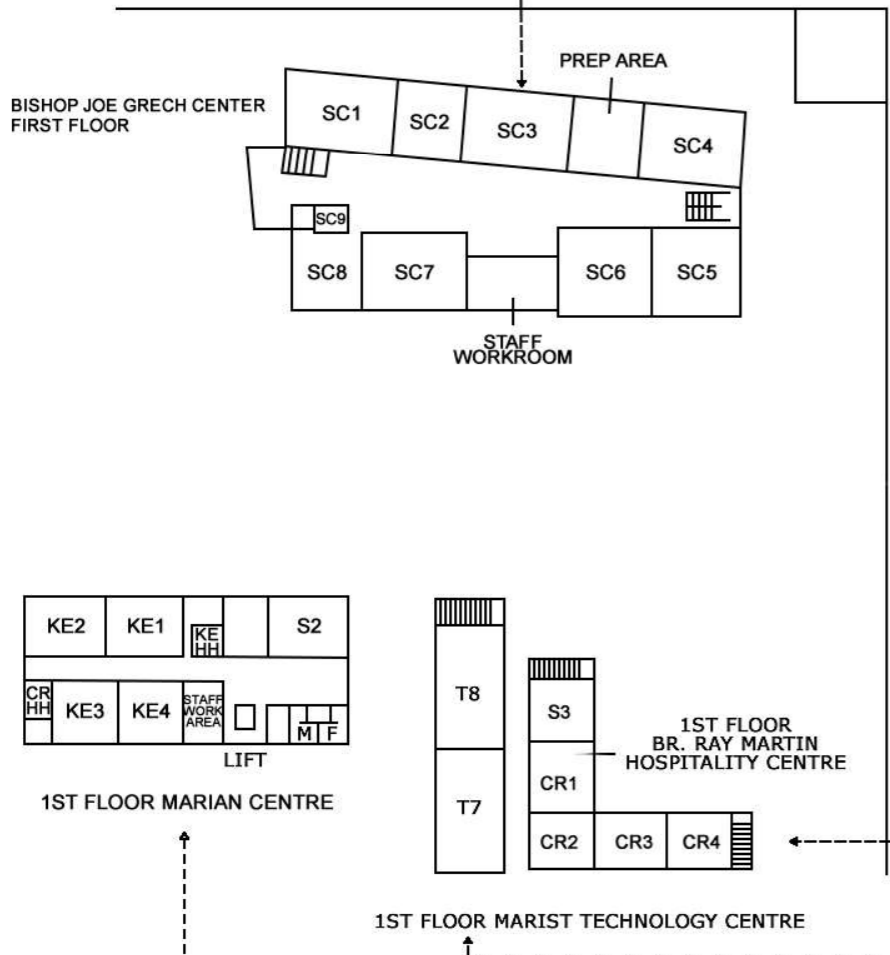

Corio Avenue

Uniform Shop

GROUND FLOOR CHAMPAGNAT CENTRE

1ST FLOOR McAULEY CENTRE (Above the URSULA FRAYNE LIBRARY)

1ST FLOOR CHAMPAGNAT CENTRE

NOTRE DAME COLLEGE - (KNIGHT ST) - CAMPUS MAP