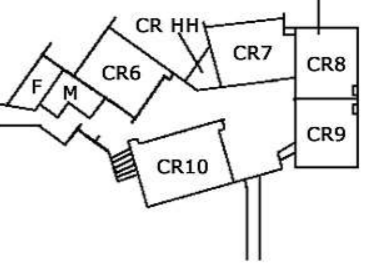

Corio Avenue

Uniform Shop

GROUND FLOOR CHAMPAGNAT CENTRE

1ST FLOOR McAULEY CENTRE (Above the URSULA FRAYNE LIBRARY)

1ST FLOOR CHAMPAGNAT CENTRE

NOTRE DAME COLLEGE - (KNIGHT ST) - CAMPUS MAP