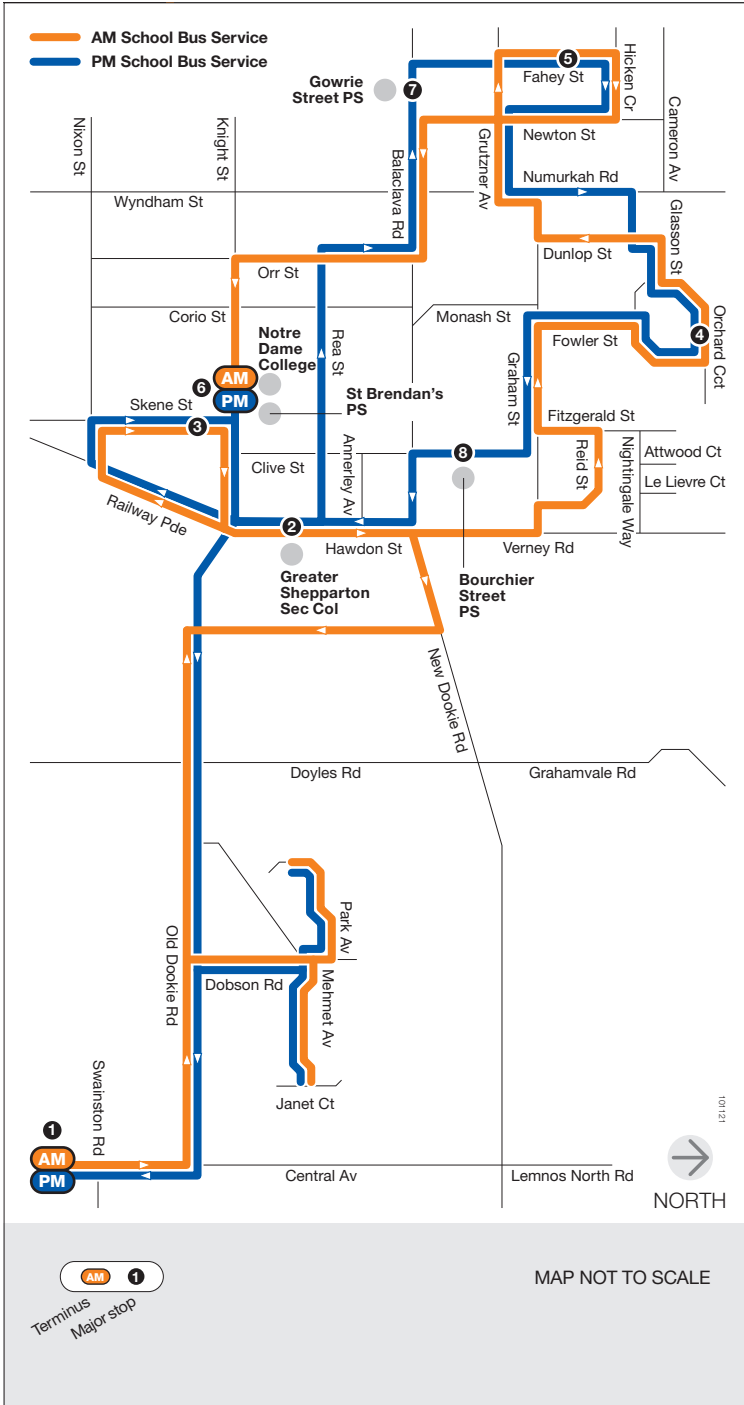

School bus route

I

Dobson Road

via Greater Shepparton Secondary College (GSSC)

via Notre Dame College

via St Brendan's Primary School

via Gowrie Street Primary School

via Bouchier Street Primary School

Monday to Friday

SCHOOL BUS STOP	AM
1 Cnr Central Av/Swainston Rd	7.55
2 GSSC - Hawdon St Interchange (Bay 10)	8.10
3 Notre Dame College - Skene St Interchange (Bay 10)	8.15
4 83 Orchard Cct	8.25
5 50 Fahey St	8.30
6 Notre Dame College - Knight St/ St Brendan's Primary School	8.45

SCHOOL BUS STOP	PM
6 Notre Dame College - Knight St/ St Brendan's Primary School	3.20
4 Gowrie Street Primary School	3.30
7 Bouchier St Primary School	3.45
3 GSSC - Hawdon St Interchange (Bay 10)	3.50
5 Notre Dame College - Skene St Interchange (Bay 10)	3.55
1 Cnr Central Av/Swainston Rd	4.15