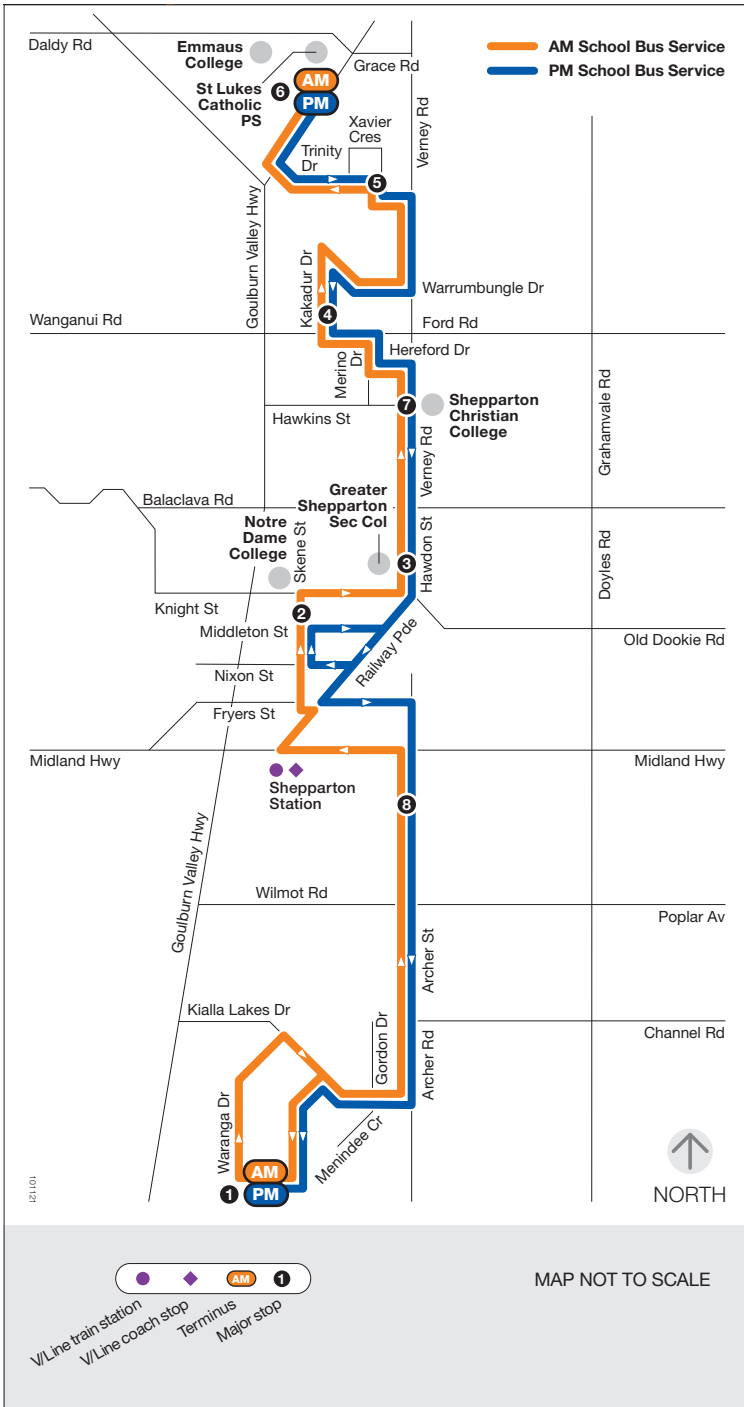

School bus route

Q

Kialla

- via Notre Dame College
- via Greater Shepparton Secondary College (GSSC)
- via St Luke's Catholic Primary School
- via Notre Dame College Emmaus Campus
- via Shepparton Christian College

Monday to Friday

SCHOOL BUS STOP	AM
1 Eppalock Ct/Waranga Dr (Opp PTV Stop 43739)	7.55
2 Notre Dame College - Skene St Interchange (Bay 9)	8.05
3 GSSC - Hawdon St Interchange (Bay 21)	8.20
4 Grampians Pde/Kakadu Dr (PTV Stop 43595)	8.35
5 Cnr Trinity Dr/Xavier Cr	8.30
6 St Luke's Catholic Primary School/ Notre Dame College Emmaus Campus	8.40

SCHOOL BUS STOP	PM
6 St Luke's Catholic Primary School/ Notre Dame College Emmaus Campus	3.20
4 Mootwingee Ct/Kakadu Dr (PTV Stop 43592)	3.30
7 Shepparton Christian College	3.35
3 GSSC - Hawdon St Interchange (Bay 13)	3.40
2 Notre Dame College - Skene St Interchange (Bay 9)	3.45
8 201 Archer St (PTV Stop 43625)	4.00
1 Eppalock Ct/Waranga Dr (Opp PTV Stop 43739)	4.15