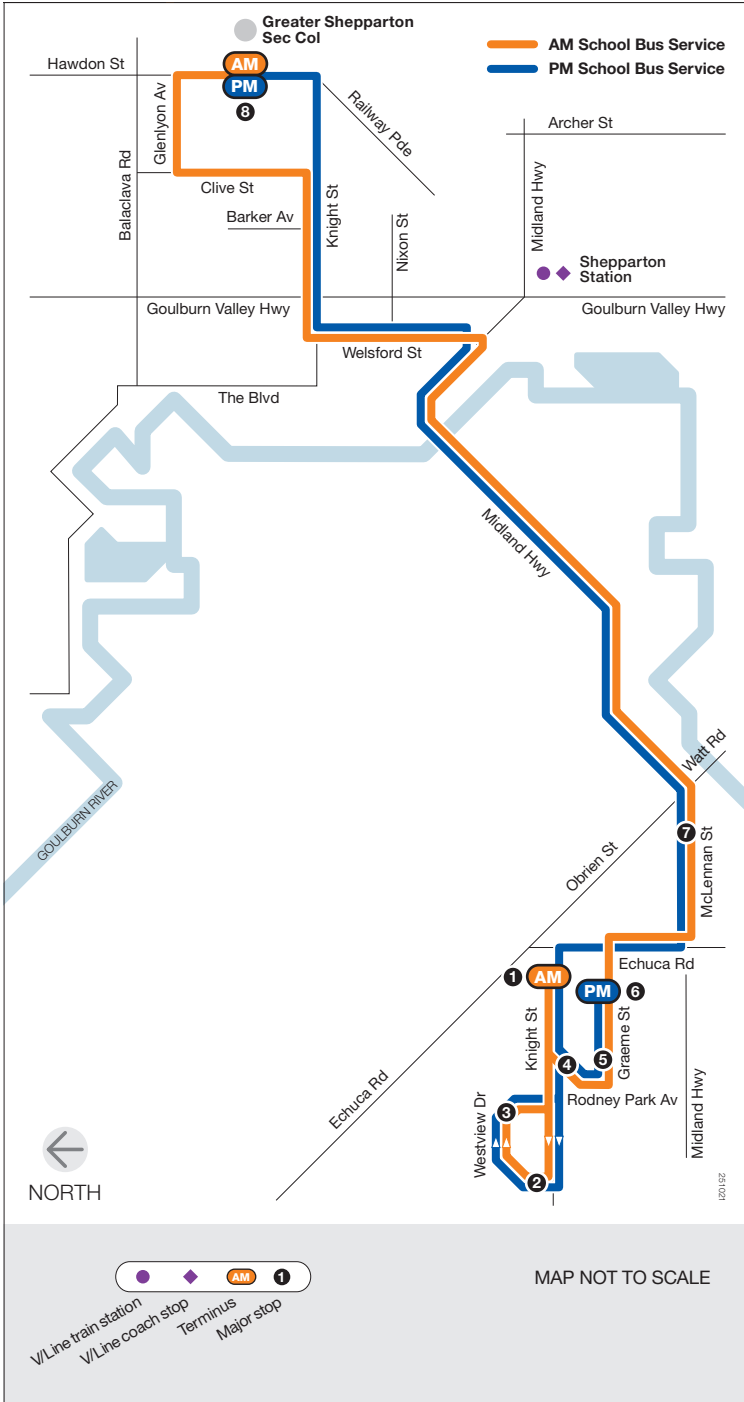

# School bus route

# Mooroopna

via Greater Shepparton Secondary College (GSSC)

## Monday to Friday

SCHOOL BUS STOP	AM
1 13 Knight St	7.57
2 1 Westview Dr	7.59
3 21 Westview Dr	8.00
4 6 Rodney Park Av	8.02
5 54 Graeme St	8.03
6 20 Graeme St	8.04
7 Mooroopna Interchange - 52 McLennan St (Bakery)	8.13
8 GSSC - Hawdon St Interchange (Bay 9)	8.25

SCHOOL BUS STOP	PM
8 GSSC - Hawdon St Interchange (Bay 9)	3.35
7 Mooroopna Interchange - 53 McLennan St (Barastoc)	3.55
1 13 Knight St	3.59
2 1 Westview Dr	4.01
3 21 Westview Dr	4.02
4 6 Rodney Park Av	4.04
5 54 Graeme St	4.05
6 20 Graeme St	4.06