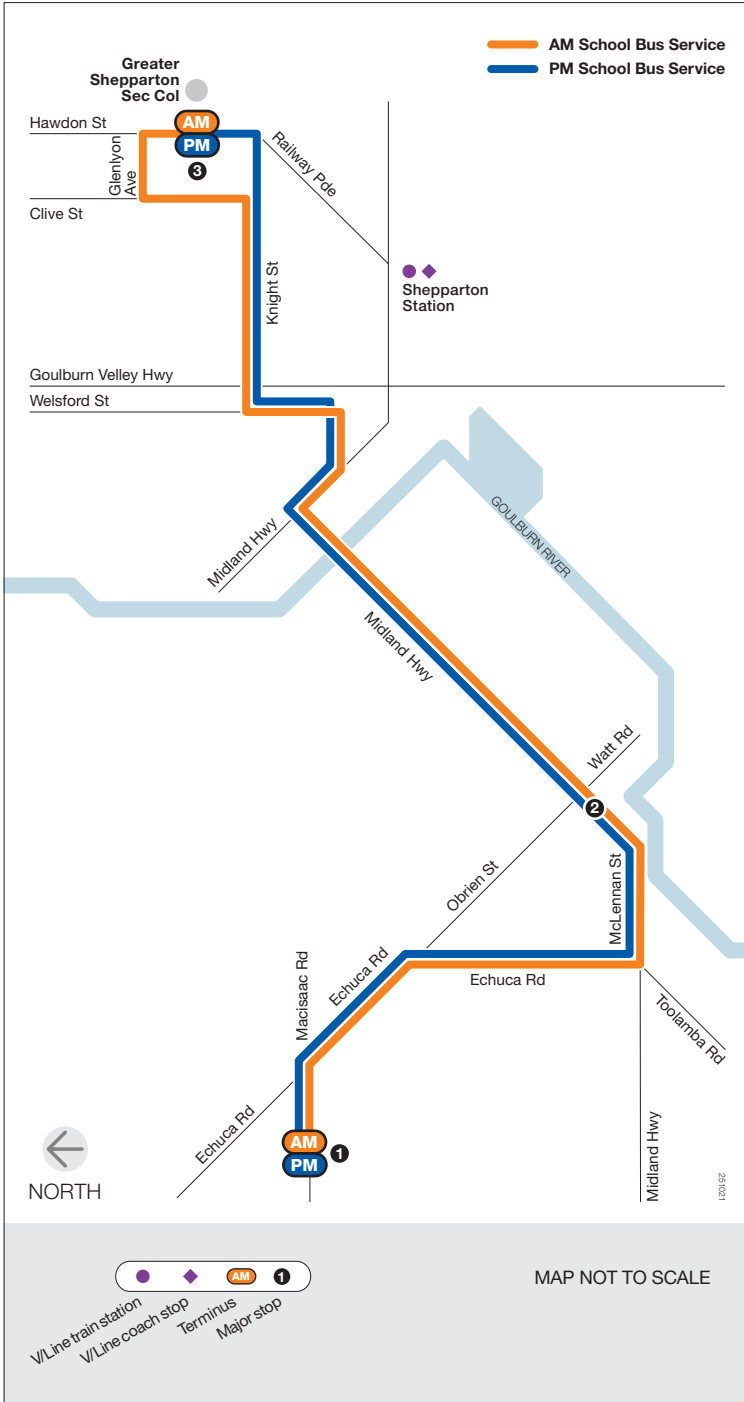

# School bus route

# Mooroopna

via Greater Shepparton Secondary College (GSSC)

## Monday to Friday

SCHOOL BUS STOP	AM
1 Mooroopna Bus Interchange - Macisaac Rd	8.08
2 Mooroopna Interchange - 52 McLennan St (Bakery)	8.18
3 GSSC - Hawdon St Interchange (Bay 9)	8.30

SCHOOL BUS STOP	PM
3 GSSC - Hawdon St Interchange (Bay 9)	3.30
2 Mooroopna Interchange - 53 McLennan St (Barastoc)	3.47
1 Mooroopna Bus Interchange - Macisaac Rd	3.54