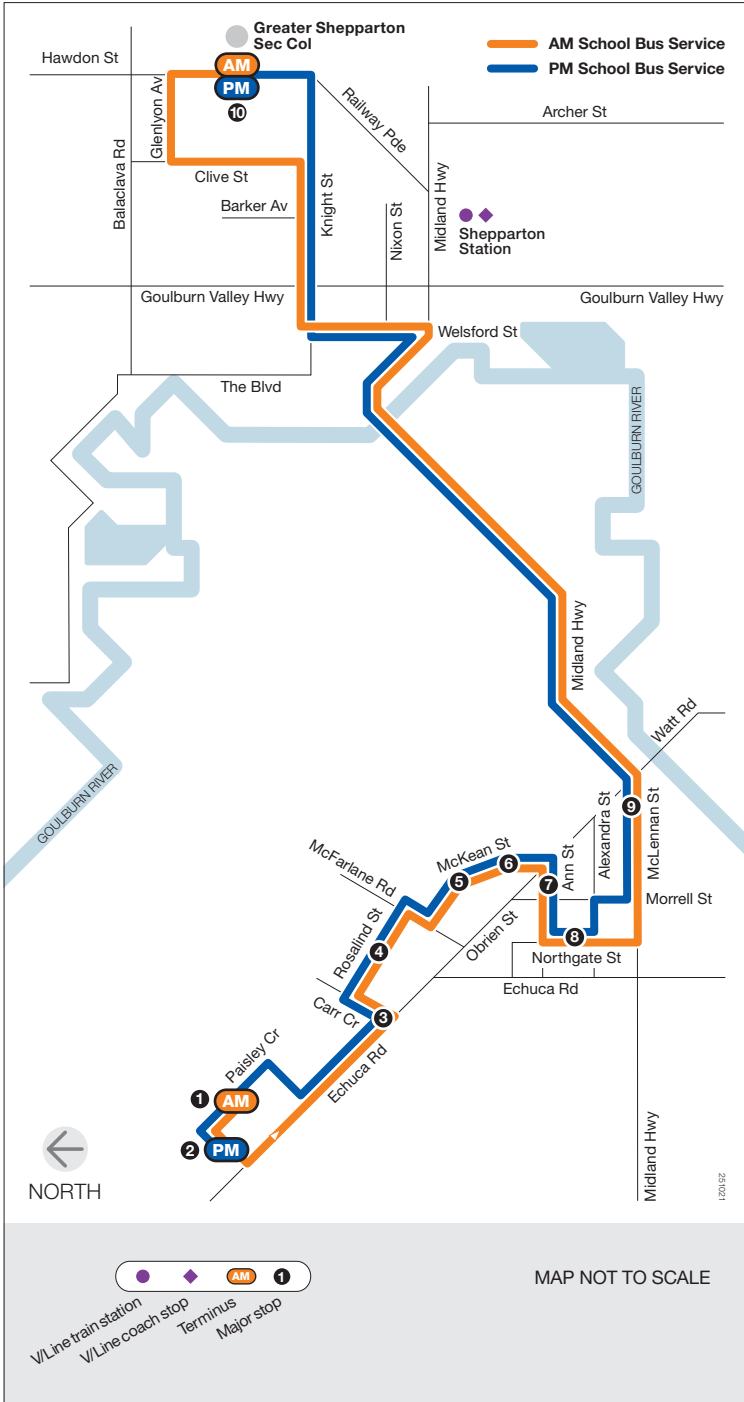

# School bus route

# Mooroopna

via Greater Shepparton Secondary College (GSSC)

## Monday to Friday

SCHOOL BUS STOP	AM
1 13 Paisley Cr	7.56
2 29 Paisley Cr	7.57
3 Cnr Echuca Rd/Carr Cr (shops)	8.01
4 16 Rosalind St	8.02
5 66 McKean St	8.03
6 34 McKean St	8.04
7 23 Ann St	8.05
8 18 Northgate St	8.06
9 Mooroopna Interchange - 52 McLennan St (Bakery)	8.13
10 GSSC - Hawdon St Interchange (Bay 11)	8.25

SCHOOL BUS STOP	PM
10 GSSC - Hawdon St Interchange (Bay 11)	3.35
9 Mooroopna Interchange - 53 McLennan St (Barastoc)	3.55
8 17 Northgate St	3.57
7 24 Ann St	3.58
6 29 McKean St	3.59
5 63 McKean St	4.00
4 17 Rosalind St	4.01
3 56 Carr Cr (shops)	4.02
1 13 Paisley Cr	4.06
2 29 Paisley Cr	4.07