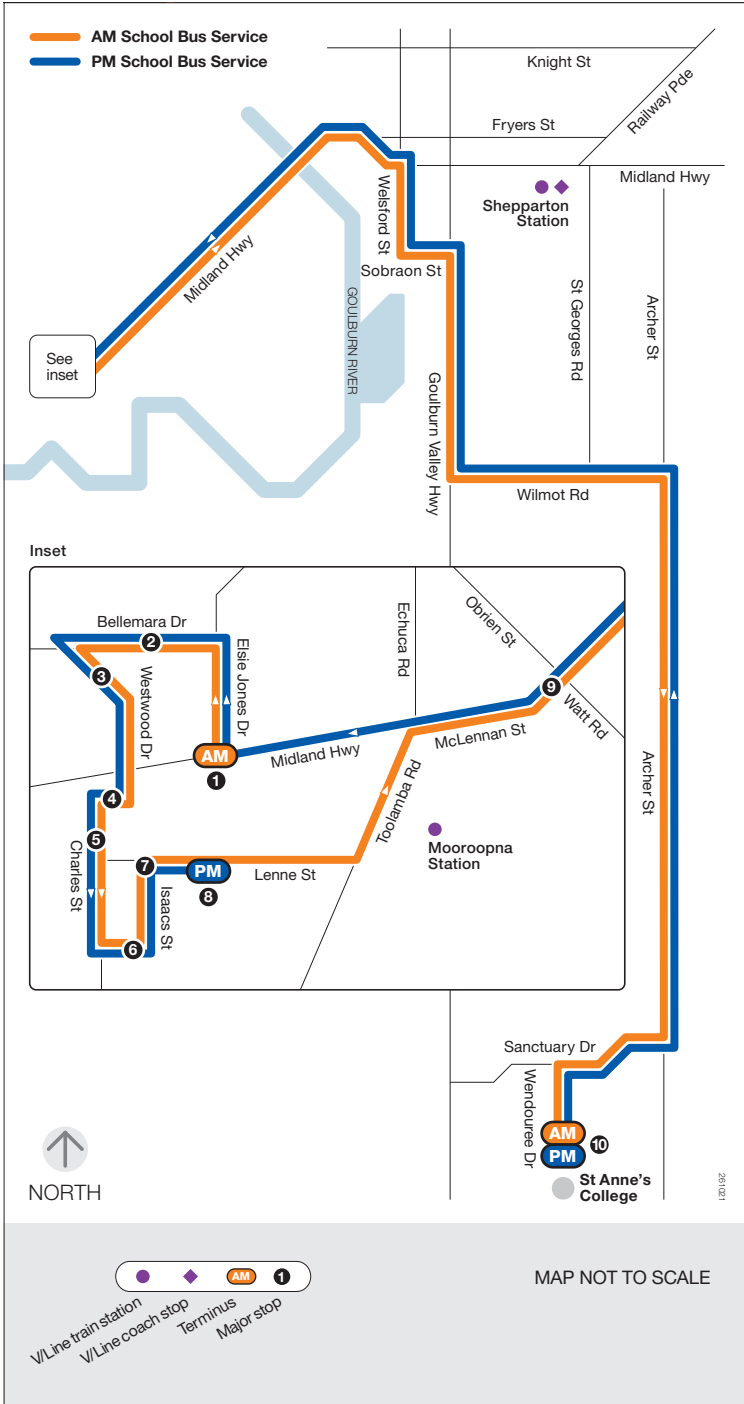

School bus route

Z

Mooroopna

via St Anne's College

Monday to Friday

SCHOOL BUS STOP

AM

1	Cnr Midland Hwy/Elsie Jones Dr	7.54
2	21 Bellamara Dr	7.56
3	28 Westwood Dr	7.57
4	5 Charles St	7.59
5	33 Charles St	8.00
6	16 Isaacs St	8.01
7	80 Lenne St	8.03
8	60 Lenne St	8.05
9	Mooroopna Interchange - 52 McLennan St (Bakery)	8.18
10	St Anne's College	8.35

SCHOOL BUS STOP

PM

10	St Anne's College	3.30
9	Mooroopna Interchange - 53 McLennan St (Barastoc)	3.55
1	Cnr Midland Hwy/Elsie Jones Dr	3.59
2	21 Bellamara Dr	4.01
3	28 Westwood Dr	4.02
4	5 Charles St	4.04
5	33 Charles St	4.05
6	16 Isaacs St	4.06
7	80 Lenne St	4.08
8	60 Lenne St	4.10