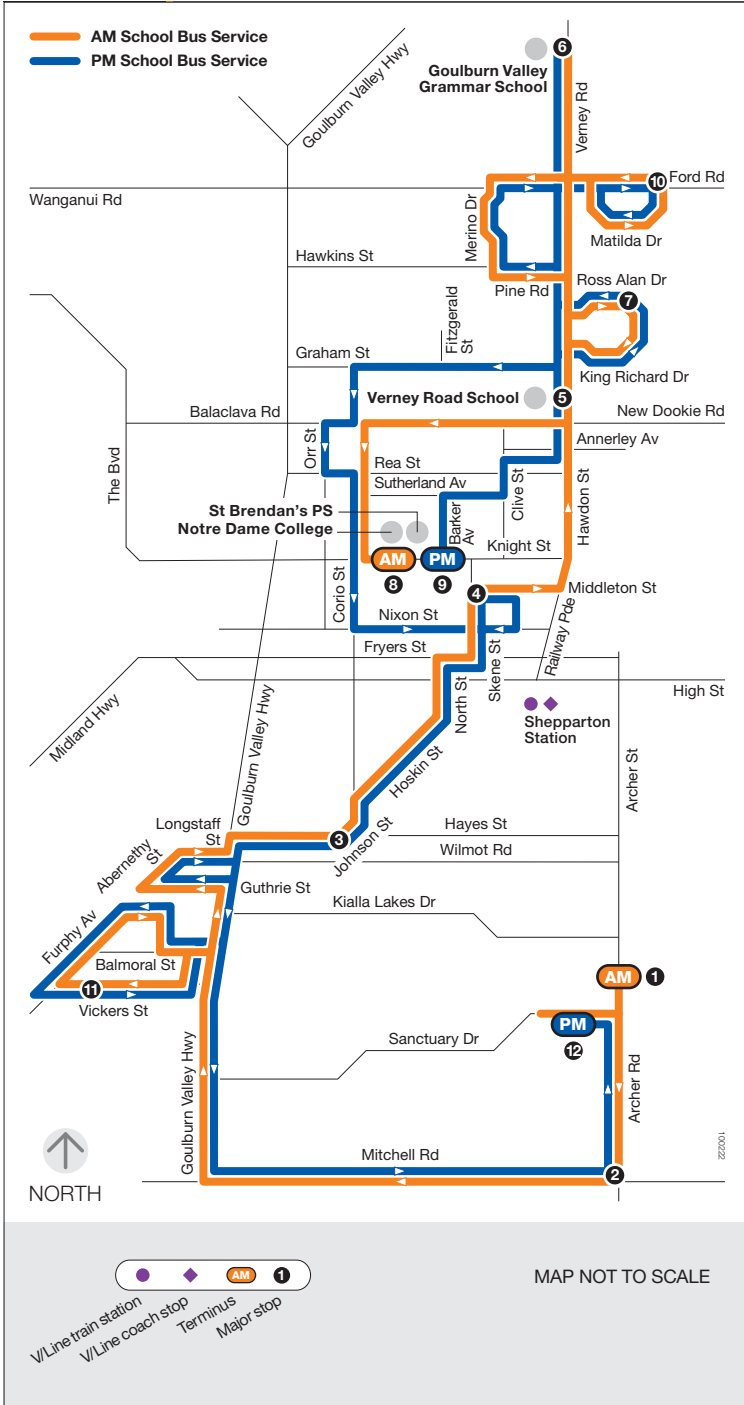

School bus route

H

Archer Road

via Notre Dame College
 via Verney Road School
 via Goulburn Valley Grammar School
 via St Brendan's Primary School

Monday to Friday

SCHOOL BUS STOP	AM
1 Cnr Archer Rd/Hooper Rd	7.40
2 Cnr Mitchell Rd/Archer Rd	7.52
3 Swallow St/Johnson St (PTV Stop 43644)	8.08
4 Notre Dame College - Skene St Interchange (Bay 10)	8.15
5 Verney Road School	8.25
6 Goulburn Valley Grammar School	8.30
7 Cnr Ross Alan Dr/Otway Ct	8.35
8 Notre Dame College - Knight St	8.45

SCHOOL BUS STOP	PM
9 St Brendan's Primary School	3.25
5 Verney Road School	3.30
6 Cnr Ross Alan Dr/King Richard Dr	3.33
10 Ford Rd	3.45
6 Goulburn Valley Grammar School	3.50
4 Notre Dame College - Skene St Interchange (Bay 10)	4.04
11 26 Vickers St (PTV Stop 43733)	4.13
12 10 Sanctuary Dr	4.26