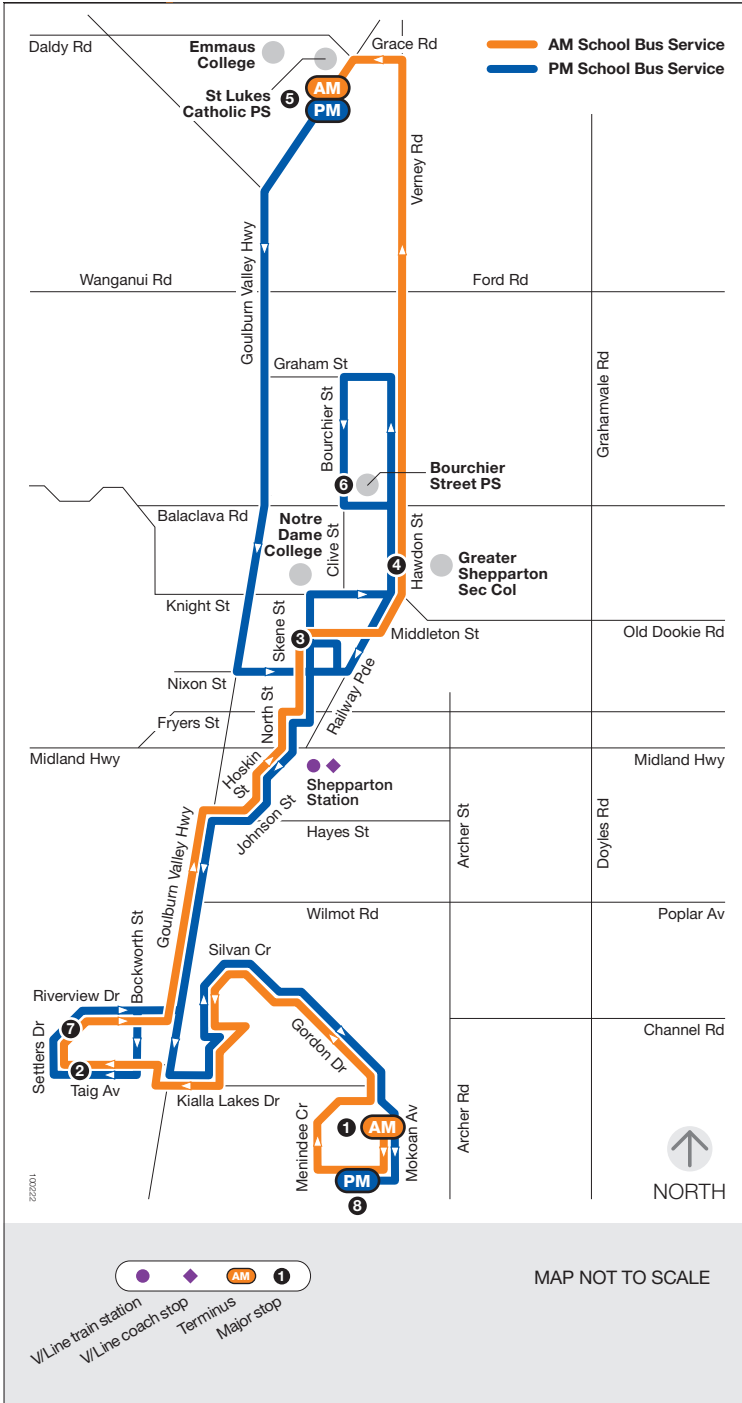

School bus route

T

Gordon Drive

via Notre Dame College
 via Greater Shepparton Secondary College (GSSC)
 via St Luke's Catholic Primary School
 via Notre Dame College Emmaus Campus
 via Bourchier Street Primary School

Monday to Friday

SCHOOL BUS STOP	AM
1 9 Mokoan Av	7.50
2 56 Taig Av	8.00
3 Notre Dame College - Skene St Interchange (Bay 8)	8.15
4 GSSC - Hawdon St Interchange (Bay 19)	8.20
5 St Luke's Catholic Primary School/ Notre Dame College Emmaus Campus	8.30

SCHOOL BUS STOP	PM
5 St Luke's Catholic Primary School/ Notre Dame College Emmaus Campus	3.25
3 Notre Dame College - Skene St Interchange (Bay 8)	3.35
6 Bourchier Street Primary School	3.40
4 GSSC - Hawdon St Interchange (Bay 19)	3.45
3 Notre Dame College - Skene St Interchange (Bay 8)	3.50
7 4 Settlers Dr	4.15
8 36 Menindee Cr	4.30