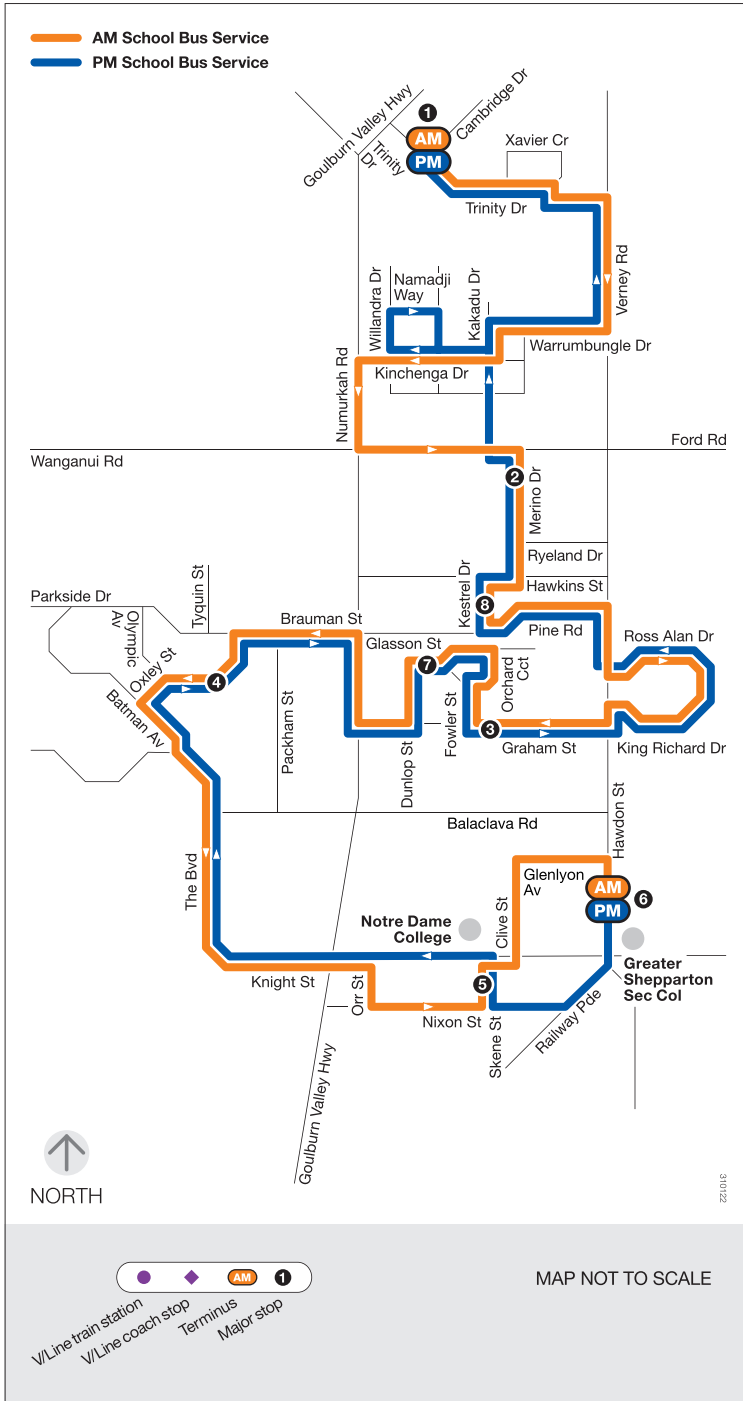

# School bus route

# Grammar Park

via Notre Dame College

via Greater Shepparton Secondary College (GSSC)

## Monday to Friday

SCHOOL BUS STOP	AM
1 Trinity Dr/Latrobe Cr	7.50
2 Friesian Cres/Merino Dr (PTV Stop 43596)	8.00
3 Gaylard St/Graham St (PTV Stop 43605)	8.07
4 North Shepparton Community House/ Olympic Av (PTV Stop 45809)	8.18
5 Notre Dame College - Skene St Interchange (Bay 11)	8.25
6 GSSC - Hawdon St Interchange (Bay 13)	8.30

SCHOOL BUS STOP	PM
6 GSSC - Hawdon St Interchange (Bay 13)	3.30
5 Notre Dame College - Skene St Interchange (Bay 11)	3.35
4 North Shepparton Community House/ 59 Olympic Av (PTV Stop 45815)	3.47
7 7 Glasson St	3.55
3 Fowler St/Graham St (PTV Stop 43582)	4.00
8 Kestrel Dr	4.10
1 Trinity Dr/Latrobe Cr	4.30