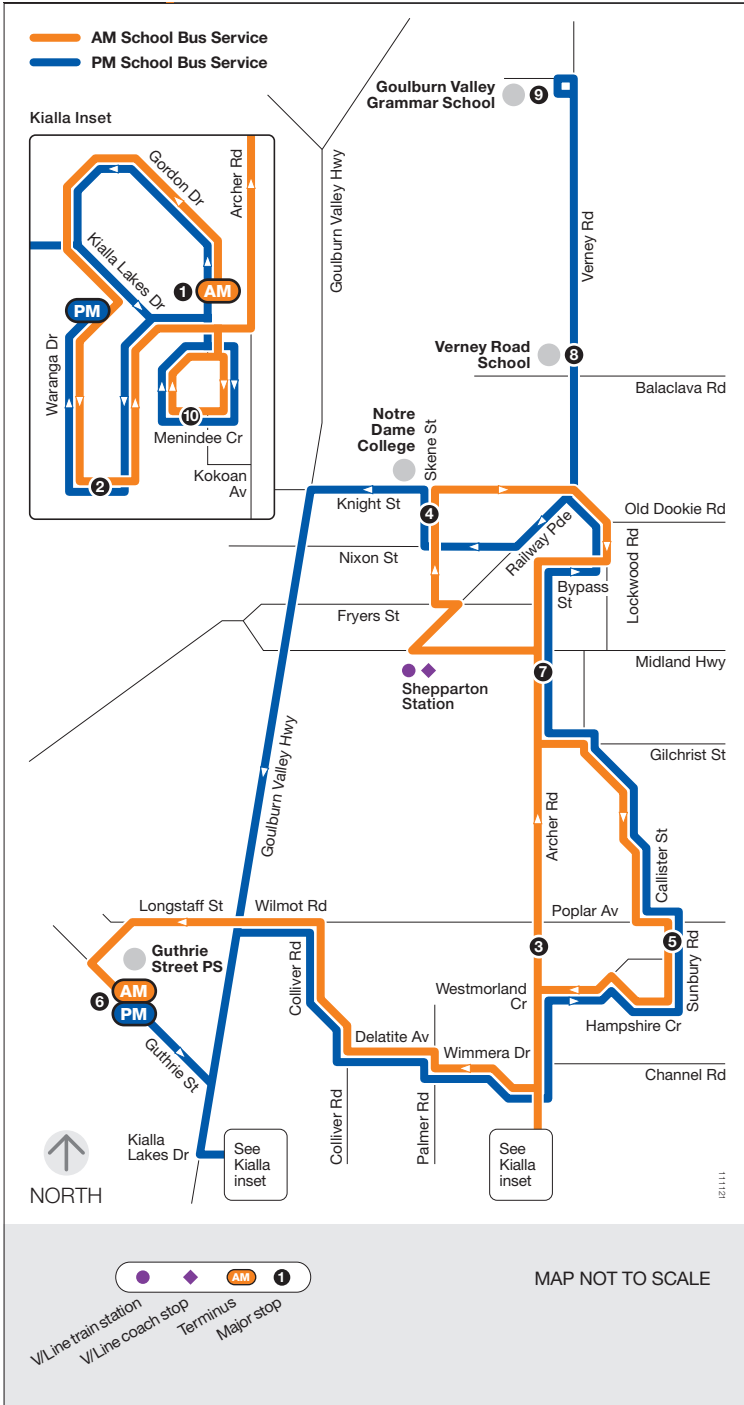

School bus route

R

Taylors Estate

via Notre Dame College
 via Guthrie Street Primary School
 via Verney Road School
 via Goulburn Valley Grammar School

Monday to Friday

SCHOOL BUS STOP	AM
1 Cooper Pl/Gordon Dr (PTV Stop 43744)	7.50
2 Eppalock Ct/Waranga Dr (PTV Stop 43739)	7.55
3 Essex Ct/Archer St (PTV Stop 43638)	8.05
4 Notre Dame College - Skene St Interchange (Bay 8)	8.12
5 Poplar Ave/Sunbury Rd (PTV Stop 43667)	8.25
6 Guthrie Street Primary School	8.40

SCHOOL BUS STOP	PM
6 Guthrie Street Primary School	3.20
7 Rowe St/Archer St (PTV Stop 43622)	3.30
8 Verney Road School	3.40
9 Goulburn Valley Grammar School	3.40
4 Notre Dame College - Skene St Interchange (Bay 8)	3.50
10 32 Menindee Cr	4.00
2 Eppalock Ct/Waranga Dr (Opp PTV Stop 43739)	4.15