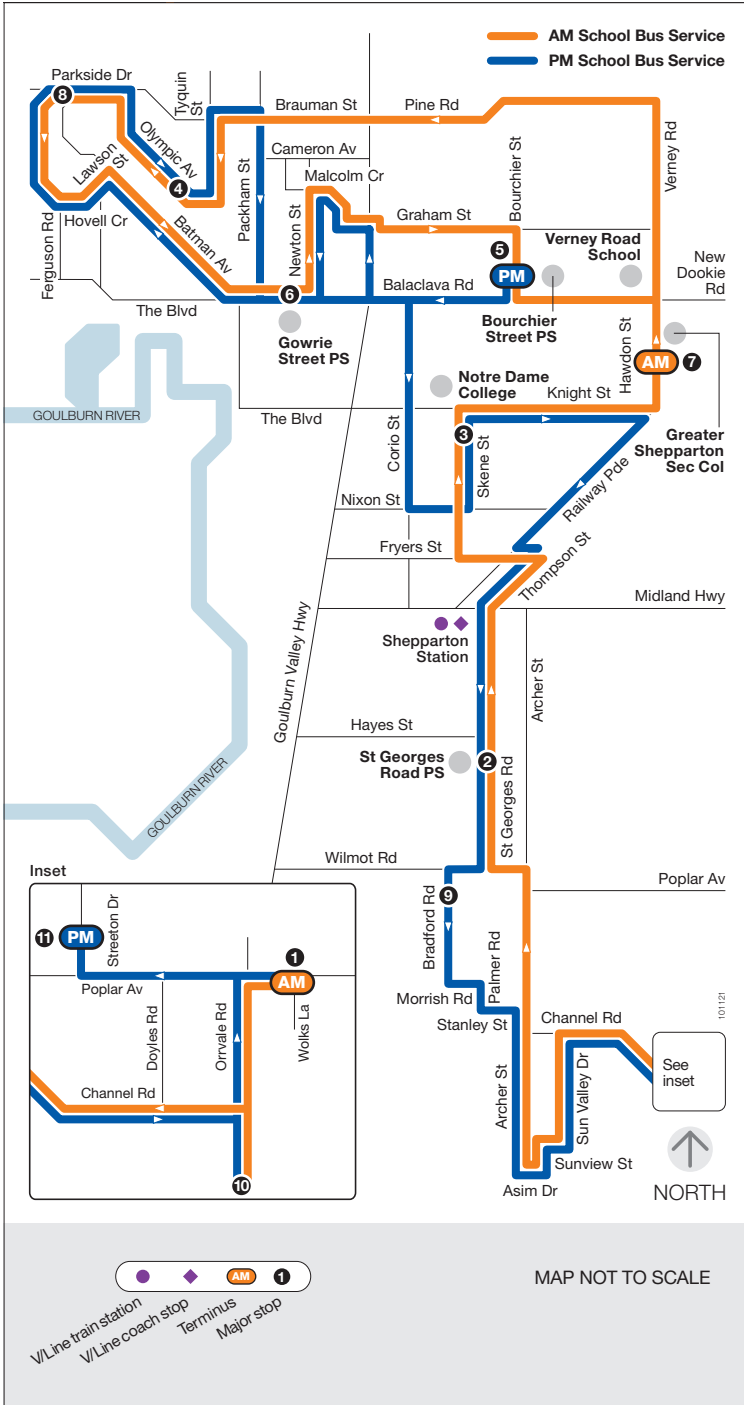

School bus route

P

Wanganui

via St Georges Road Primary School
 via Notre Dame College
 via Bouchier Street Primary School
 via Gowrie Street Primary School
 via Greater Shepparton Secondary College (GSSC)

Monday to Friday

SCHOOL BUS STOP	AM
1 Cnr Poplar Av/Wolks La	7.40
2 St Georges Road Primary School	8.00
3 Notre Dame College - Skene St Interchange (Bay 6)	8.12
4 Carlos Ct/Olympic Av (PTV Stop 43560)	8.30
5 Bouchier Street Primary School	8.35
6 Gowrie Street Primary School	8.38
7 GSSC - Hawdon St Interchange (Bay 20)	8.40

SCHOOL BUS STOP	PM
5 Bouchier Street Primary School	3.20
6 Gowrie Street Primary School	3.25
8 Batman Av/Parkside Dr (PTV Stop 43501)	3.40
3 Notre Dame College - Skene St Interchange (Bay 6)	3.50
7 GSSC - Hawdon St Interchange (Bay 19)	3.55
2 St Georges Road Primary School	4.08
9 5 Bradford Rd	4.10
10 320 Orrvale Rd	4.20
11 Adelaide St/Streton Dr (PTV Stop 43708)	4.30